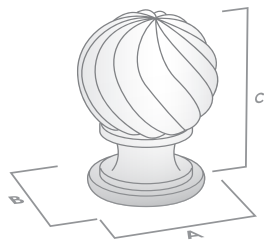

SPECIFICATION SHEET

SOVEREIGN

The Heritage Collection

Knob

Code	Length (A)	Width (B)	Projection (C)	Finish
761.025.51	25mm	25mm	35mm	Transparent Crystal/Polished Gold
761.025.55	25mm	25mm	35mm	Transparent Crystal/Polished Chrome
761.030.51	30mm	30mm	43mm	Transparent Crystal/Polished Gold
761.030.55	30mm	30mm	43mm	Transparent Crystal/Polished Chrome

Code	Length (A)	Width (B)	Projection (C)	Finish
762.025.51	25mm	25mm	35mm	Transparent Crystal/Polished Gold
762.025.55	25mm	25mm	35mm	Transparent Crystal/Polished Chrome
762.030.51	30mm	30mm	40mm	Transparent Crystal/Polished Gold
762.030.55	30mm	30mm	40mm	Transparent Crystal/Polished Chrome

Code	Length (A)	Width (B)	Projection (C)	Finish
763.025.51	25mm	25mm	35mm	Transparent Crystal/Polished Gold
763.025.55	25mm	25mm	35mm	Transparent Crystal/Polished Chrome
763.030.51	30mm	30mm	41mm	Transparent Crystal/Polished Gold
763.030.55	30mm	30mm	41mm	Transparent Crystal/Polished Chrome

Code	Length (A)	Width (B)	Projection (C)	Finish
784.030.08	30mm	30mm	24mm	Polished Gold
784.035.08	35mm	35mm	27mm	Polished Gold

Handle

Code	CTC (A)	Length (B)	Width (D)	Projection (C)	Finish
778.096.08	96mm	110mm	11mm	30mm	Polished Gold
778.096.21	96mm	110mm	11mm	30mm	Polished Gold/ White Porcelain