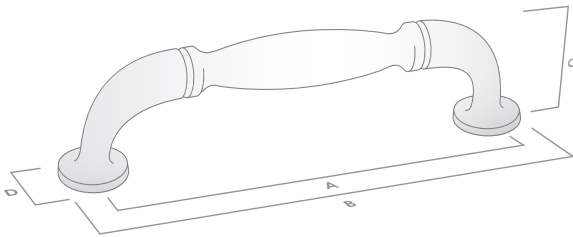

Available Finishes:

Transparent Crystal/
Polished Chrome

Transparent Crystal/
Polished Gold

SOVEREIGN

The Heritage Collection

Knob

Code	Length (A)	Width (B)	Projection (C)	Finish
780.030.08	30mm	30mm	26mm	Polished Gold
780.035.08	35mm	35mm	30mm	Polished Gold

Code	Length (A)	Width (B)	Projection (C)	Finish
784.030.08	30mm	30mm	24mm	Polished Gold
784.035.08	35mm	35mm	27mm	Polished Gold

Handle

Code	CTC (A)	Length (B)	Width (D)	Projection (C)	Finish
778.096.08	96mm	110mm	11mm	30mm	Polished Gold
778.096.21	96mm	110mm	11mm	30mm	Polished Gold/ White Porcelain