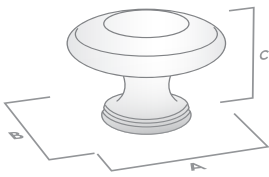

Available Finishes:

Transparent Crystal/
Polished Chrome

Transparent Crystal/
Polished Gold

SOVEREIGN

The Heritage Collection

Knob

Code	Length (A)	Width (B)	Projection (C)	Finish
780.030.08	30mm	30mm	26mm	Polished Gold
780.035.08	35mm	35mm	30mm	Polished Gold

Code	Length (A)	Width (B)	Projection (C)	Finish
784.030.08	30mm	30mm	24mm	Polished Gold
784.035.08	35mm	35mm	27mm	Polished Gold

Handle

Code	CTC (A)	Length (B)	Width (D)	Projection (C)	Finish
778.096.08	96mm	110mm	11mm	30mm	Polished Gold
778.096.21	96mm	110mm	11mm	30mm	Polished Gold/ White Porcelain