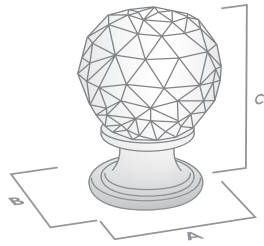

SPECIFICATION SHEET

SOVEREIGN

The Heritage Collection

Knob

Code	Length (A)	Width (B)	Projection (C)	Finish
761.025.51	25mm	25mm	35mm	Transparent Crystal/Polished Gold
761.025.55	25mm	25mm	35mm	Transparent Crystal/Polished Chrome
761.030.51	30mm	30mm	43mm	Transparent Crystal/Polished Gold
761.030.55	30mm	30mm	43mm	Transparent Crystal/Polished Chrome

Code	Length (A)	Width (B)	Projection (C)	Finish
762.025.51	25mm	25mm	35mm	Transparent Crystal/Polished Gold
762.025.55	25mm	25mm	35mm	Transparent Crystal/Polished Chrome
762.030.51	30mm	30mm	40mm	Transparent Crystal/Polished Gold
762.030.55	30mm	30mm	40mm	Transparent Crystal/Polished Chrome

Code	Length (A)	Width (B)	Projection (C)	Finish
763.025.51	25mm	25mm	35mm	Transparent Crystal/Polished Gold
763.025.55	25mm	25mm	35mm	Transparent Crystal/Polished Chrome
763.030.51	30mm	30mm	41mm	Transparent Crystal/Polished Gold
763.030.55	30mm	30mm	41mm	Transparent Crystal/Polished Chrome

Code	Length (A)	Width (B)	Projection (C)	Finish
784.030.08	30mm	30mm	24mm	Polished Gold
784.035.08	35mm	35mm	27mm	Polished Gold

Handle

Code	CTC (A)	Length (B)	Width (D)	Projection (C)	Finish
778.096.08	96mm	110mm	11mm	30mm	Polished Gold
778.096.21	96mm	110mm	11mm	30mm	Polished Gold/ White Porcelain